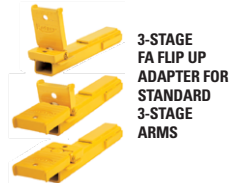

FJ6138BK / FA flip up 1/2" extended height polymer adapter kit w/rack. Includes a set of four (4) FJ697 adapters and 2 piece column or wall mounted adapter rack FJ6142

FJ6190YL / FA flip up 1" extended height polymer adapter kit w/rack. Includes a set of four (4) FJ6189 adapters and 2 piece column or wall mounted adapter rack FJ6142

FJ6139BK / FA flip up 2.5" extended height polymer adapter kit w/rack. Includes a set of four (4) FJ698 adapters and 2 piece column or wall mounted adapter rack FJ6142

FJ6259KIT / FA flip up adapter extension kit for 2019 Chevy Silverado and GMC Sierra 1500 Trucks, Includes (2) wide front adapters and (2) standard width rear adapters, **SPO10/SPOA10-FA, SL210-FA lifts**

FJ6100BK / Adapter kit with storage rack. Includes (4) FJ696, (4) FJ697, (4) FJ698 adapters plus 2 piece column or wall mounted adapter rack part #FJ6108

FJ6104BK / Adapter kit with storage rack. Includes (4) FJ6101, (4) FJ697, (4) FJ698 adapters plus 2 piece column or wall mounted adapter rack part part #FJ6108

FJ6105BK / Adapter kit with storage. Includes (2) FJ696, (2) FJ6101, (4) FJ697, (4) FJ698 adapters plus 2 piece column or wall mounted adapter rack part #FJ6108

FJ6117BK / Adapter kit with storage. Includes (4) FJ7858, (4) FJ697, (4) FJ698 adapters plus 2 piece column or wall mounted adapter rack part #FJ6108