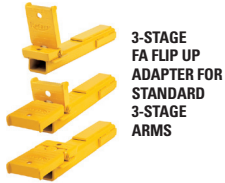

FJ6138BK / FA flip up 1/2" extended height polymer adapter kit w/rack. Includes a set of four (4) FJ697 adapters and 2 piece column or wall mounted adapter rack FJ6142

FJ6190YL / FA flip up 1" extended height polymer adapter kit w/rack. Includes a set of four (4) FJ6189 adapters and 2 piece column or wall mounted adapter rack FJ6142

FJ6139BK / FA flip up 2.5" extended height polymer adapter kit w/rack. Includes a set of four (4) FJ698 adapters and 2 piece column or wall mounted adapter rack FJ6142

FJ6259KIT / FA flip up adapter extension kit for 2019 Chevy Silverado and GMC Sierra 1500 Trucks, Includes (2) wide front adapters and (2) standard width rear adapters, **SPO10/SPOA10-FA, SL210-FA lifts**

FJ6100BK / Adapter kit with storage rack. Includes (4) FJ696, (4) FJ697, (4) FJ698 adapters plus 2 piece column or wall mounted adapter rack part #FJ6108

FJ6104BK / Adapter kit with storage rack. Includes (4) FJ6101, (4) FJ697, (4) FJ698 adapters plus 2 piece column or wall mounted adapter rack part part #FJ6108

FJ6105BK / Adapter kit with storage. Includes (2) FJ696, (2) FJ6101, (4) FJ697, (4) FJ698 adapters plus 2 piece column or wall mounted adapter rack part #FJ6108

FJ6117BK / Adapter kit with storage. Includes (4) FJ7858, (4) FJ697, (4) FJ698 adapters plus 2 piece column or wall mounted adapter rack part #FJ6108