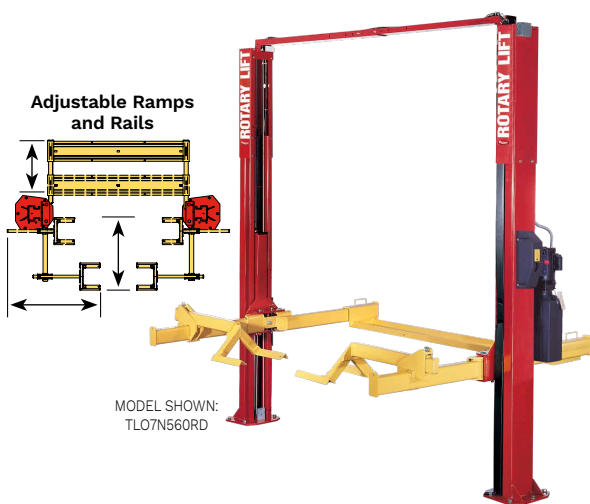

## THE SOLUTION FOR MOWER AND LAWN CARE EQUIPMENT REPAIRS

Symmetrical turf maintenance lift

Service three and four wheel turf equipment and golf carts. Drive-over ramps and side rails provide the width and support of wide equipment. Can be converted to lift passenger cars and light trucks with optional arm kits.

### FEATURES:

- 7,000 lbs. capacity
- 3 adjustable lift height options
- Accommodates a 30" wheelbase
- Versatile small wheel attachment
- Wheel engaging - chocks wheels automatically
- Provides easy access to reels and hydraulic systems

**TLO7**  
Lift Colors are Blue and Red

**Adjustable Ramps and Rails**

STANDARD	TLO7N560BL TLO7N560RD
Rise*	68 3/8"
Overall Height	11' 8 1/2"
Overall Width	11' 5 5/8"
Drive-thru	91"
Inside Columns	114 1/2"
Min/Max Wheelbase	30" / 88"
Tire Fork Length	13"
Min Width Inside Tires	20 1/2"
Extended Width	13' 9"
Min Bay Size	12' X 24'
Ceiling Height Min	12'
Motor / Voltage	2 HP, 208-230V
Time of Rise	45 seconds
Time of Descent	40 seconds

\* Rise measures the highest position of the arm rail from floor to full cylinder stroke. Heights and widths reflect standard settings.

MODEL SHOWN:  
TLO7N560RD