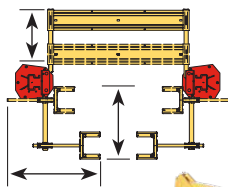

FEATURES:

- 7,000 lbs. capacity
- 3 adjustable lift height options
- Accommodates a 30" wheelbase
- Versatile small wheel attachment
- Wheel engaging - chocks wheels automatically
- Provides easy access to reels and hydraulic systems

TLO7
Lift Colors are Blue and Red

Adjustable Ramps and Rails

STANDARD	TLO7N560BL TLO7N560RD
Rise*	68 3/8"
Overall Height	11' 8 1/2"
Overall Width	11' 5 5/8"
Drive-thru	91"
Inside Columns	114 1/2"
Min/Max Wheelbase	30" / 88"
Tire Fork Length	13"
Min Width Inside Tires	20 1/2"
Extended Width	13' 9"
Min Bay Size	12' X 24'
Ceiling Height Min	12'
Motor / Voltage	2 HP, 208-230V
Time of Rise	45 seconds
Time of Descent	40 seconds

* Rise measures the highest position of the arm rail from floor to full cylinder stroke. Heights and widths reflect standard settings.

Adjustable Ramps and Rails

MODEL SHOWN:
TLO7N560RD

OPTIONAL ARM KITS